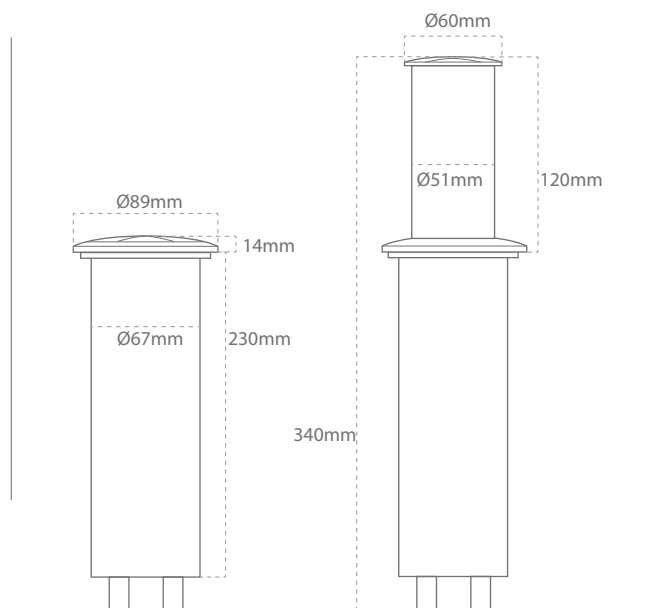

## MARINA cockpit table light

GB

IP67

Power  
4 w

Efficiency  
100  
Lm/w

Lifetime  
50.000 Hours  
(70% Lumen maintenance)

Input  
10-32 VDC

Material  
Stainless steel

Product code	Lumen output	Beam	Power	CCT	CRI
MARINA-SS-10-32VDC-WW	240 lm	360°	4 w	3000 K	> 80

### Material

- Top and table ring: Stainless steel 316L