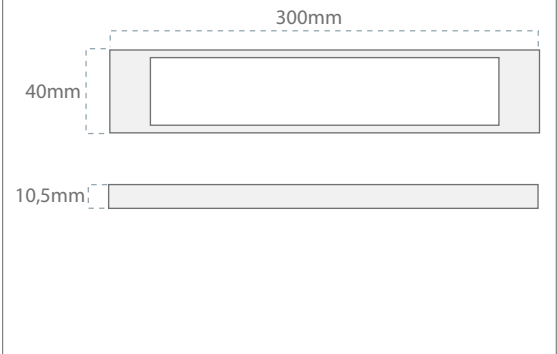

MONA Light Bar

GB

IP20

Power
6 w

Efficiency
58 Lm/w

Lifetime
50.000 Hours
(70% Lumen maintenance)

Input
10-32 VDC

Material
Plastic /
Aluminum

Product code	Lumen output	Beam	Power	CCT	CRI
MONA-LIGHT-BAR-6W	350 lm	120°	6 w	4000 K	> 80

Feature

- Light bar for engine room and cabinet.
- IP20 design with integral thermal management for long life.
- High precision machining ensures perfect mechanical fit for long life.
- With finger touch On/Off switch.
- Memory function on last state:
- ON when disconnected -ON when re-connected to power.
- OFF when disconnected -OFF when re-connected to power.