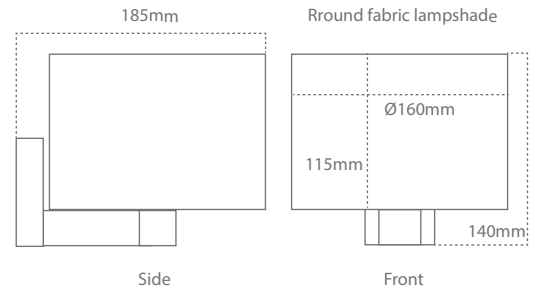

Round fabric lampshade

On / Off switch
USB
Output: 5V, 2Am

Square fabric lampshade

On / Off switch
USB
Output: 5V, 2Am

| Product code | Beam | LED Bulb / Power | USB Output |
|-------------------------------------|--------|-------------------------------|------------|
| WALLIS-SS-BIG-RO-USB-G4 160x115 | 2x100° | 10-30 VDC / G4 LED Bulb 1,5 w | 5V, 2Am |
| WALLIS-SS-BIG-SQ-USB-G4 160x160x115 | 2x100° | 10-30 VDC / G4 LED Bulb 1,5 w | 5V, 2Am |