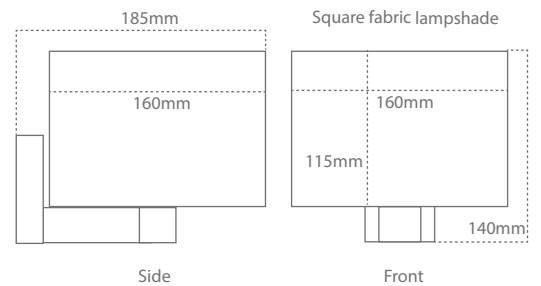

Round fabric lampshade

On / Off switch
USB
Output: 5V, 2Am

Square fabric lampshade

On / Off switch
USB
Output: 5V, 2Am

| Product code | Beam | LED Bulb / Power | USB Output |
|-------------------------------------|--------|-------------------------------|------------|
| WALLIS-SS-BIG-RO-USB-G4 160x115 | 2x100° | 10-30 VDC / G4 LED Bulb 1,5 w | 5V, 2Am |
| WALLIS-SS-BIG-SQ-USB-G4 160x160x115 | 2x100° | 10-30 VDC / G4 LED Bulb 1,5 w | 5V, 2Am |